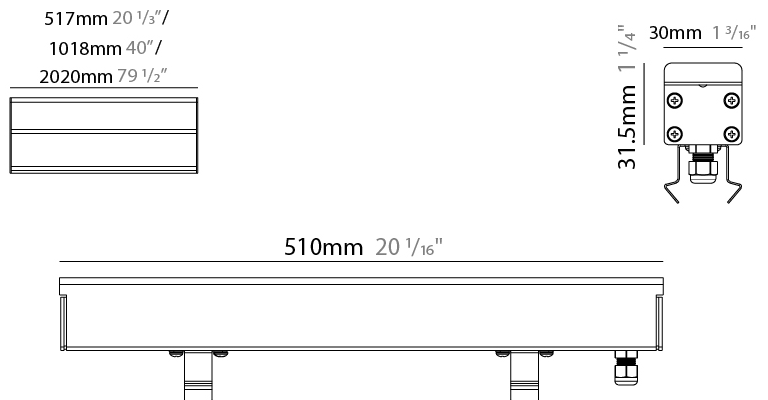

RANGER 30 RECESSED

E12I0030-RGBW

base number

1. To build a product code in our configurator select the specify button on the base model # product page
2. To build a manual product code on this datasheet choose from the options listed below in blue font and add the suffix to the base model #

GENERAL

Series: Ranger 30
Brand: Unonovesette
Division: Exterior
Mounting Type: Recessed
Mounting Location: In-Ground
Subcategory: Drive Over

PHYSICAL

Shape: Rectangle
Length (mm): 510
Length (in): 20
Width (mm): 30
Width (in): 1 1/16
Height (mm): 31.5
Height (in): 1 1/4
Light Distribution: Direct
Weight (kg): 0.56
Weight (lbs): 1.2
Load Resistance (kg): 5000
Load Resistance (lbs): 11023
Fixture Finish: Opal White
Fixture Material: Extruded PMMA with Opal
Cable Details: IP67 300mm Cable

ELECTRICAL

Lamp Type: LED
Input Wattage (W): 11.5
Dimming: DMX
Control Gear: DMX
Driver Included: No
Driver Location: Remote
Driver Type: Constant Voltage - Universal
Driver Class: Class 2
Input Voltage (V): 120 - 277
Output Voltage (V): 24

LED

Color Temperature (°K): RGBW
CRI: >90 CRI
Lamp Life (hrs): 100000
Special LEDs offerings: RGBW

OPTICAL

Optic°: 150
Beam Angle: Diffused
Adjustability: Fixed

RATINGS AND CERTIFICATIONS

Certified By: Certified for North American Standards
IP rating: IP67
IK Rating: IK10