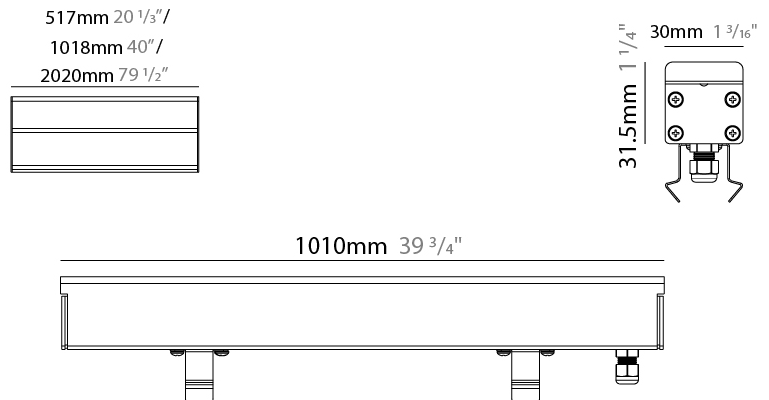

PROJECT	_____
TYPE	_____
SPECIFIER	_____
QUANTITY	_____
DATE	_____

1. To build a product code in our configurator select the specify button on the base model # product page
2. To build a manual product code on this datasheet choose from the options listed below in blue font and add the suffix to the base model #

GENERAL

Series: Ranger 30
Brand: Unonovesette
Division: Exterior
Mounting Type: Recessed
Mounting Location: In-Ground
Subcategory: Drive Over

PHYSICAL

Shape: Rectangle
Length (mm): 1010
Length (in): 39 3/4
Width (mm): 30
Width (in): 1 1/8
Height (mm): 31.5
Height (in): 1 1/4
Light Distribution: Direct
Weight (kg): 0.56
Weight (lbs): 2.45
Load Resistance (kg): 5000
Load Resistance (lbs): 11023
Fixture Finish: Opal White
Fixture Material: Extruded PMMA with Opal
Cable Details: IP67 300mm Cable

ELECTRICAL

Lamp Type: LED
Input Wattage (W): 14.8
Total Output Wattage (W): 12.2
Dimming: Non-Dimming / Phase Dimming (120Vac only) / 0-10V Dimming
Driver Included: No
Driver Location: Remote
Driver Type: Constant Voltage - Universal
Driver Class: Class 2
Input Voltage (V): 120 - 277
Output Voltage (V): 24

LED

Color Temperature (°K): 2200 / 2700 / 3000 / 4000
Max. Delivered Lumen (lm): 800
CRI: >90 CRI
Lamp Life (hrs): 100000

OPTICAL

Optic°: 150
Beam Angle: Diffused
Adjustability: Fixed

RATINGS AND CERTIFICATIONS

Certified By: Certified for North American Standards
IP rating: IP67
IK Rating: IK10