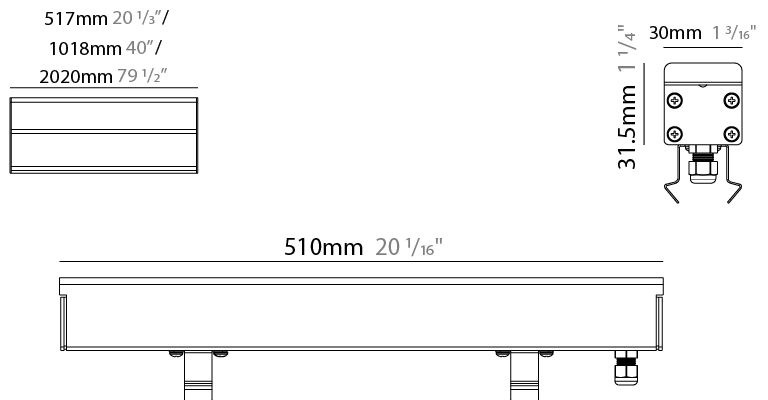

PROJECT	
TYPE	
SPECIFIER	
QUANTITY	
DATE	

RANGER 30 RECESSED

E12I0030-RGBW

base number

1. To build a product code in our configurator select the specify button on the base model # product page
2. To build a manual product code on this datasheet choose from the options listed below in blue font and add the suffix to the base model #

GENERAL

Series: Ranger 30
Brand: Unonovesette
Division: Exterior
Mounting Type: Recessed
Mounting Location: In-Ground
Subcategory: Drive Over

PHYSICAL

Shape: Rectangle
Length (mm): 510
Length (in): 20
Width (mm): 30
Width (in): 1 1/4
Height (mm): 31.5
Height (in): 1 1/4
Light Distribution: Direct
Weight (kg): 0.56
Weight (lbs): 1.2
Load Resistance (kg): 5000
Load Resistance (lbs): 11023
Fixture Finish: Opal White
Fixture Material: Extruded PMMA with Opal
Cable Details: IP67 300mm Cable

ELECTRICAL

Lamp Type: LED
Input Wattage (W): 11.5
Dimming: DMX
Control Gear: DMX
Driver Included: No
Driver Location: Remote
Driver Type: Constant Voltage - Universal
Driver Class: Class 2
Input Voltage (V): 120 - 277
Output Voltage (V): 24

LED

Color Temperature (°K): RGBW
CRI: >90 CRI
Lamp Life (hrs): 100000
Special LEDs offerings: RGBW

OPTICAL

Optic°: 150
Beam Angle: Diffused
Adjustability: Fixed

RATINGS AND CERTIFICATIONS

Certified By: Certified for North American Standards
IP rating: IP67
IK Rating: IK10