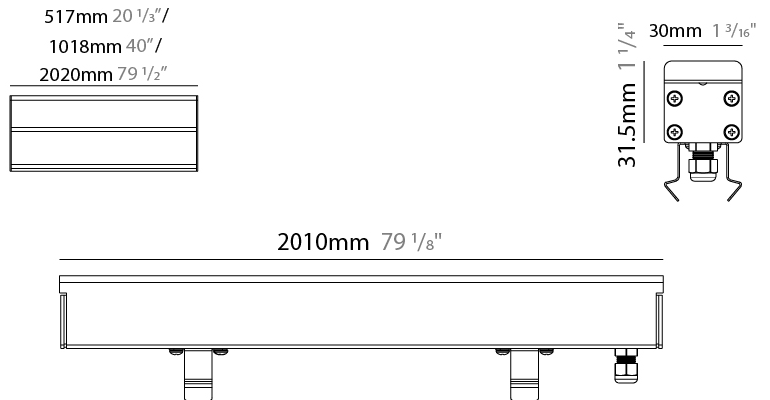

RANGER 30 RECESSED

E12I0032-RGBW

base number

1. To build a product code in our configurator select the specify button on the base model # product page
2. To build a manual product code on this datasheet choose from the options listed below in blue font and add the suffix to the base model #

GENERAL

Series: Ranger 30
Brand: Unonovesette
Division: Exterior
Mounting Type: Recessed
Mounting Location: In-Ground
Subcategory: Drive Over

PHYSICAL

Shape: Rectangle
Length (mm): 2010
Length (in): 79 1/8
Width (mm): 30
Width (in): 1 1/8
Height (mm): 31.5
Height (in): 1 1/4
Light Distribution: Direct
Weight (kg): 2.22
Weight (lbs): 4.89
Load Resistance (kg): 5000
Load Resistance (lbs): 11023
Fixture Finish: Opal White
Fixture Material: Extruded PMMA with Opal
Cable Details: IP67 300mm Cable

ELECTRICAL

Lamp Type: LED
Input Wattage (W): 46
Dimming: DMX
Control Gear: DMX
Driver Included: No
Driver Location: Remote
Driver Type: Constant Voltage - Universal
Driver Class: Class 2
Input Voltage (V): 120 - 277
Output Voltage (V): 24

LED

Color Temperature (°K): RGBW
CRI: >90 CRI
Lamp Life (hrs): 100000
Special LEDs offerings: RGBW

OPTICAL

Optic°: 150
Beam Angle: Diffused
Adjustability: Fixed

RATINGS AND CERTIFICATIONS

Certified By: Certified for North American Standards
IP rating: IP67
IK Rating: IK10

PROJECT	
TYPE	
SPECIFIER	
QUANTITY	
DATE