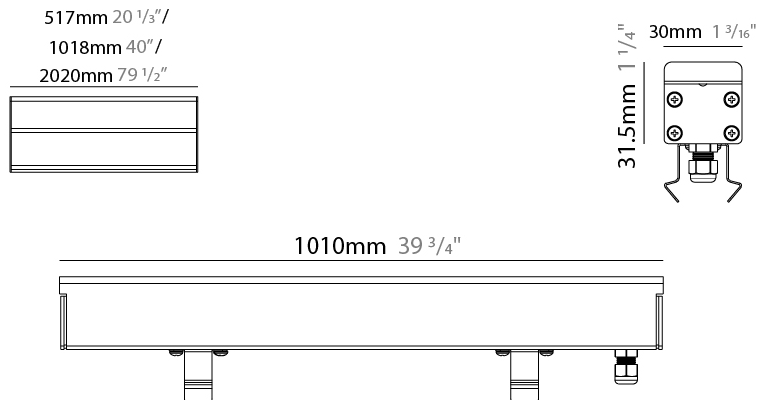

E12I0016-

base number Color
Temperature

PROJECT
TYPE
SPECIFIER
QUANTITY
DATE

1. To build a product code in our configurator select the specify button on the base model # product page
2. To build a manual product code on this datasheet choose from the options listed below in blue font and add the suffix to the base model #

GENERAL

Series: Ranger 30
Brand: Unonovesette
Division: Exterior
Mounting Type: Recessed
Mounting Location: In-Ground
Subcategory: Drive Over

PHYSICAL

Shape: Rectangle
Length (mm): 1010
Length (in): 39 3/4
Width (mm): 30
Width (in): 1 1/8
Height (mm): 31.5
Height (in): 1 1/4
Light Distribution: Direct
Weight (kg): 0.56
Weight (lbs): 2.45
Load Resistance (kg): 5000
Load Resistance (lbs): 11023
Fixture Finish: Opal White
Fixture Material: Extruded PMMA with Opal
Cable Details: IP67 300mm Cable

ELECTRICAL

Lamp Type: LED
Input Wattage (W): 14.8
Total Output Wattage (W): 12.2
Dimming: Non-Dimming / Phase Dimming (120Vac only) / 0-10V Dimming
Driver Included: No
Driver Location: Remote
Driver Type: Constant Voltage - Universal
Driver Class: Class 2
Input Voltage (V): 120 - 277
Output Voltage (V): 24

LED

Color Temperature (°K): 2200 / 2700 / 3000 / 4000
Max. Delivered Lumen (lm): 800
CRI: >90 CRI
Lamp Life (hrs): 100000

OPTICAL

Optic°: 150
Beam Angle: Diffused
Adjustability: Fixed

RATINGS AND CERTIFICATIONS

Certified By: Certified for North American Standards
IP rating: IP67
IK Rating: IK10